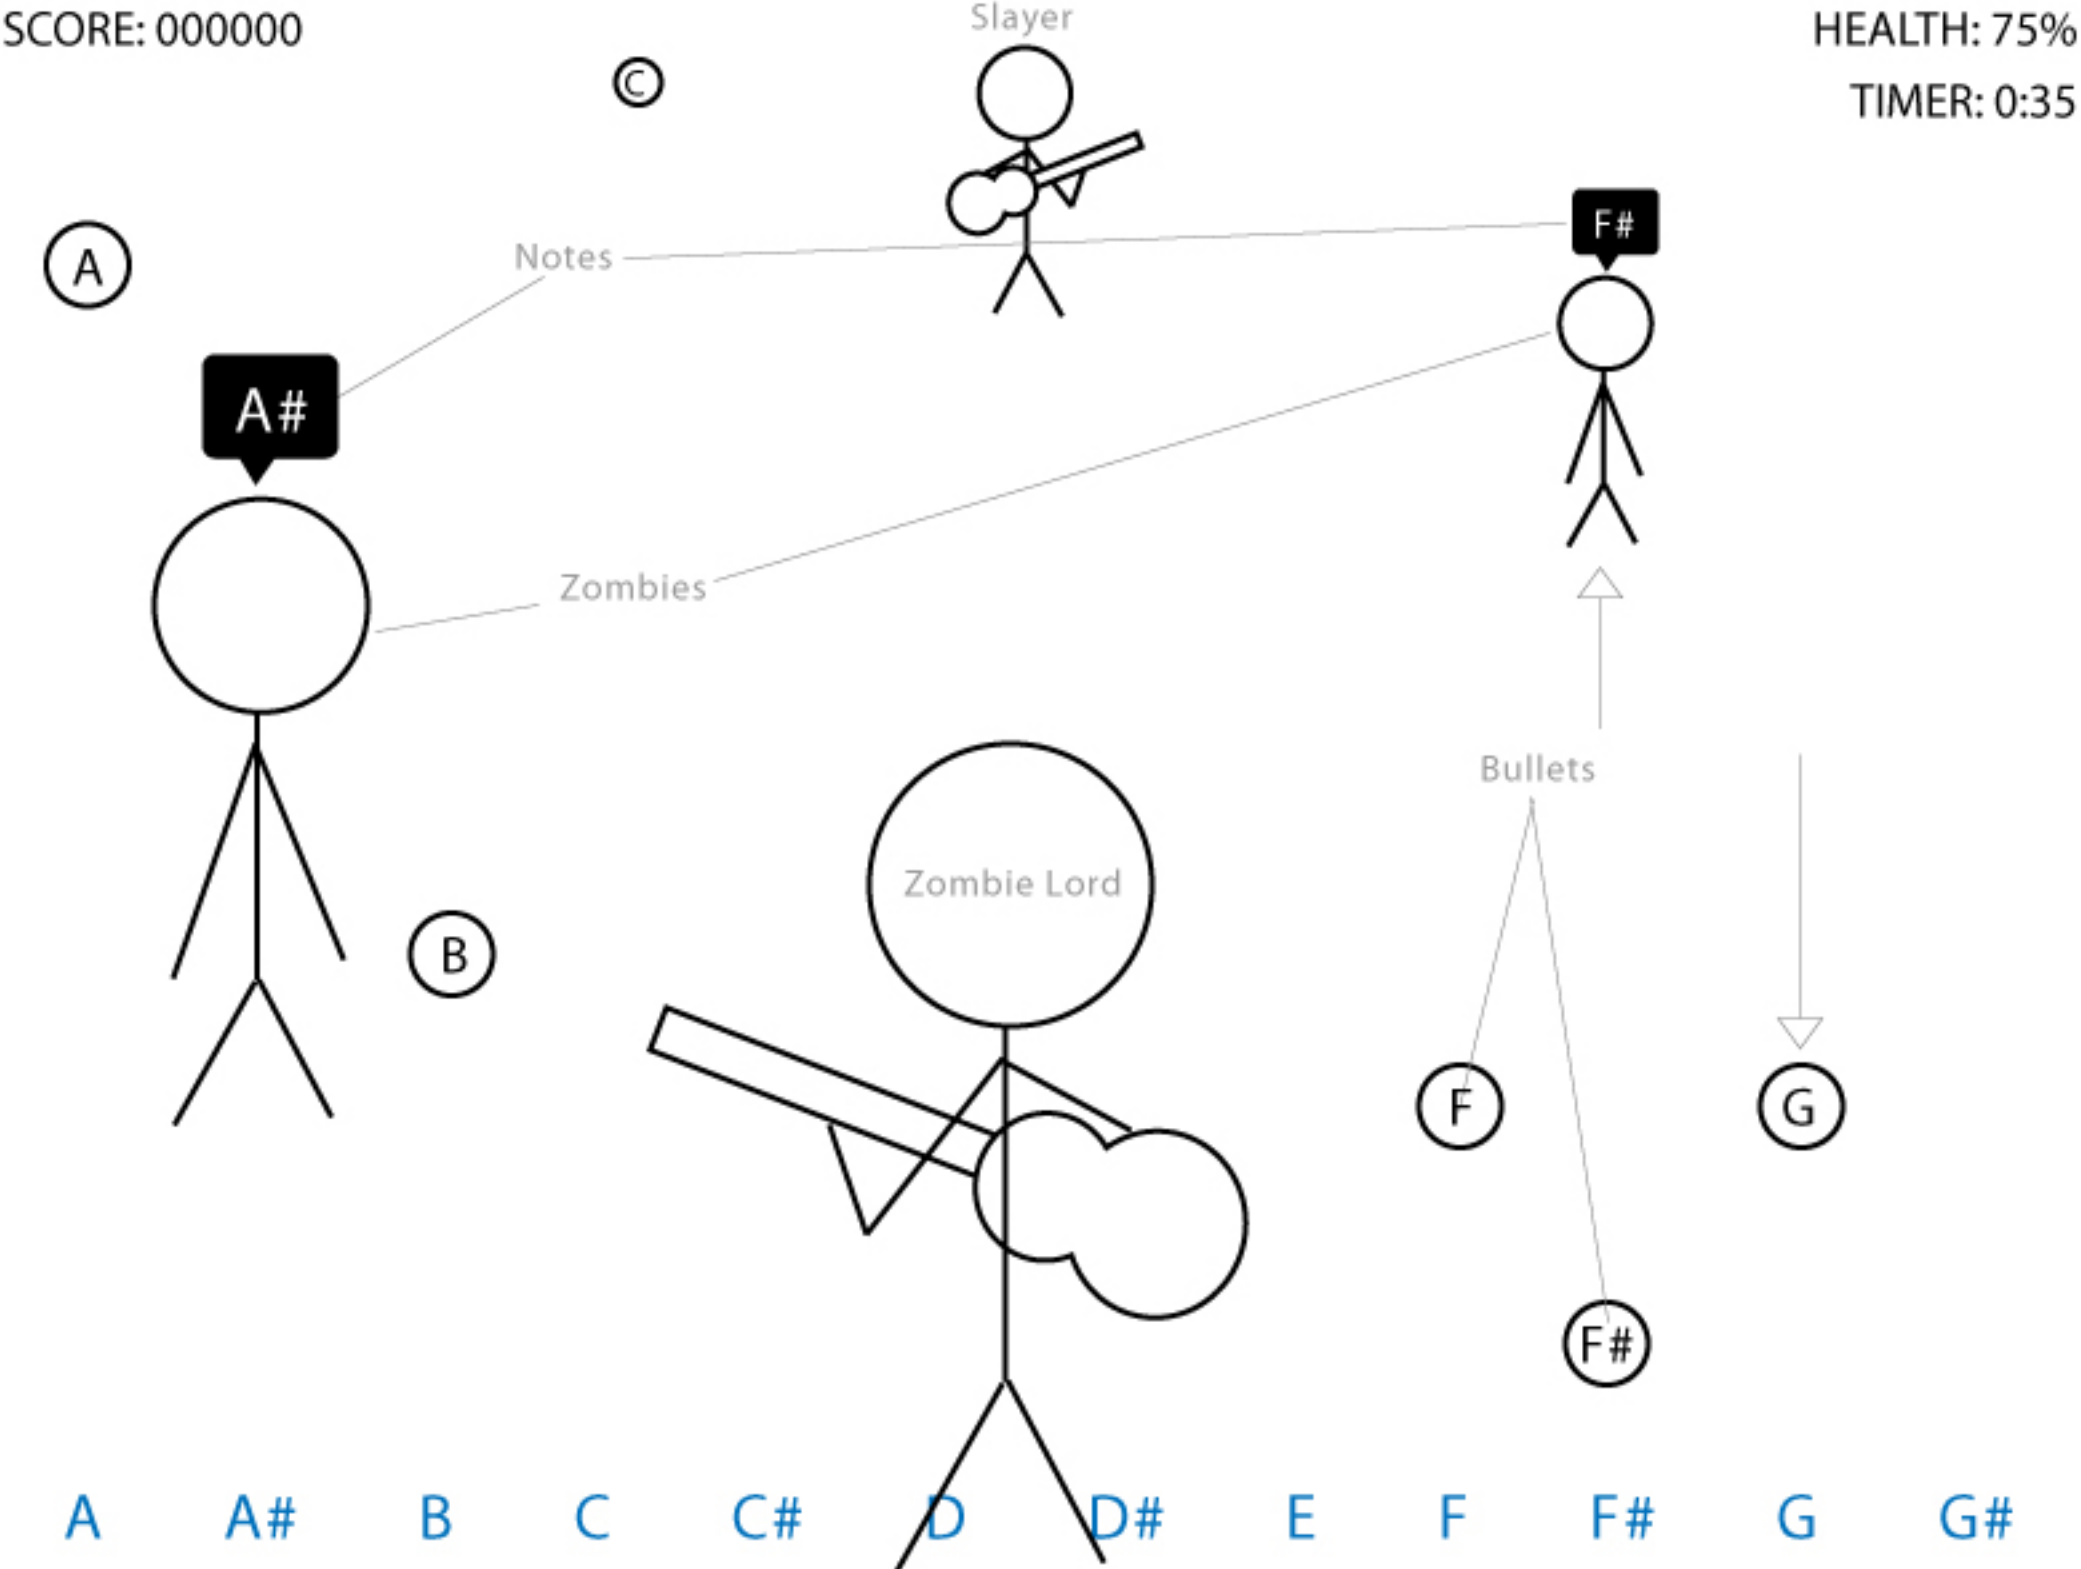

Zombie Lord

HEALTH: 75%

TIMER: 0:35

SCORE: 000000

HEALTH: 75%

TIMER: 0:35

(A)

(C)

(F)

(F#)

(G)

A A# B C C# D D# E F F# G G#

OPTIONS

BATTLE

PERFORM

CHOOSE A LOCATION

QUIT