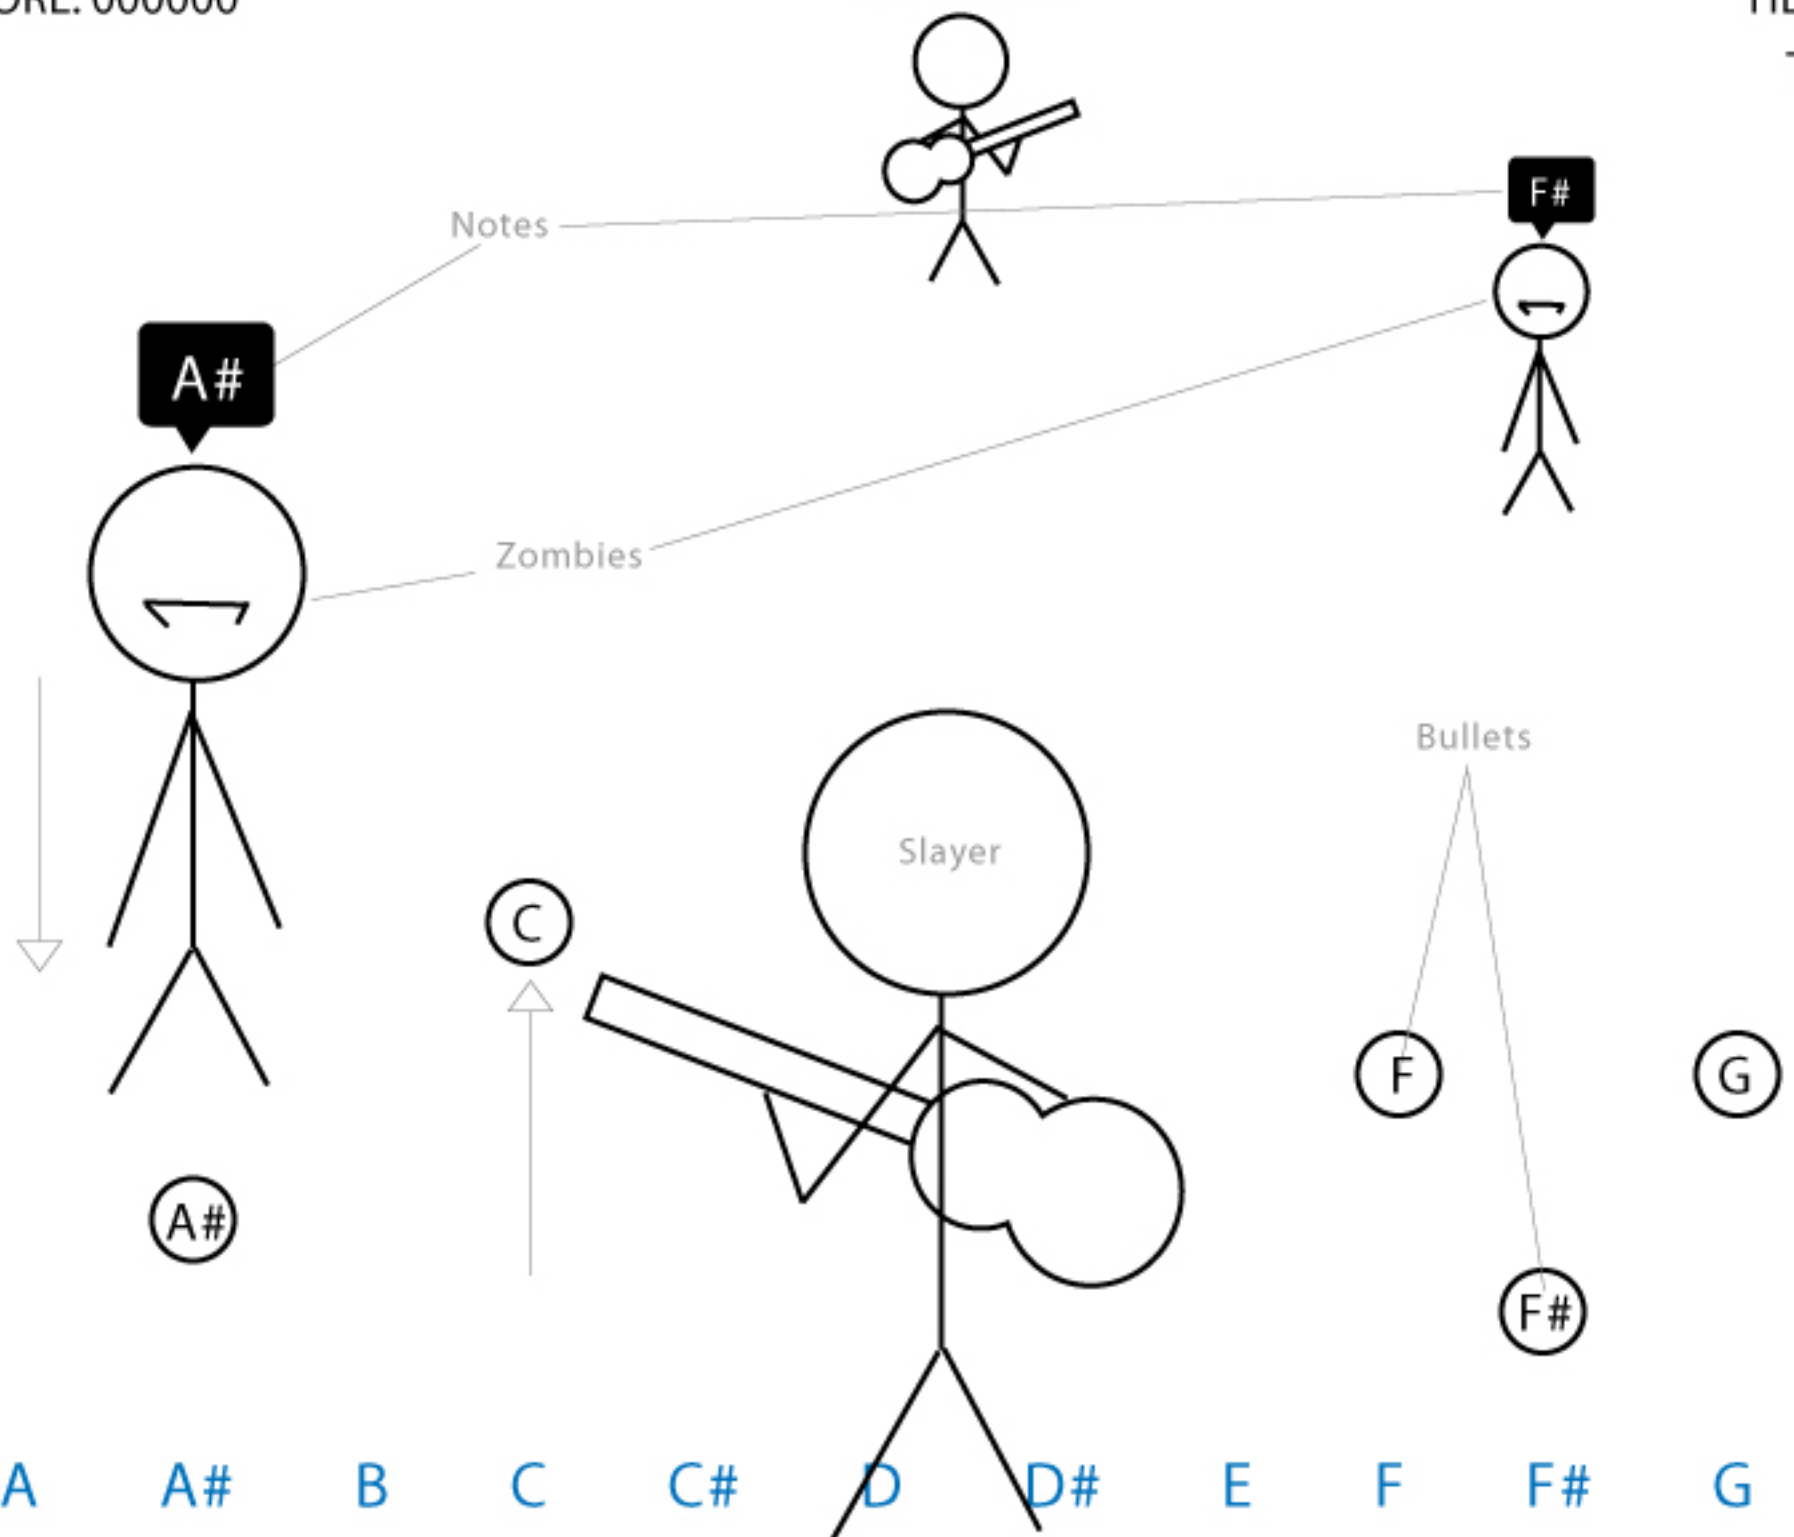

CHILDREN OF THE SHRED

PLAY

OPTIONS

BATTLE

PERFORM

CHOOSE A LOCATION

QUIT

SCORE: 000000

Zombie Lord

HEALTH: 75%

TIMER: 0:35

SCORE: 000000

HEALTH: 75%

TIMER: 0:35

(A)

(C)

(F)

(F#)

(G)

A A# B C C# D D# E F F# G G#

OPTIONS

BATTLE

PERFORM

CHOOSE A LOCATION